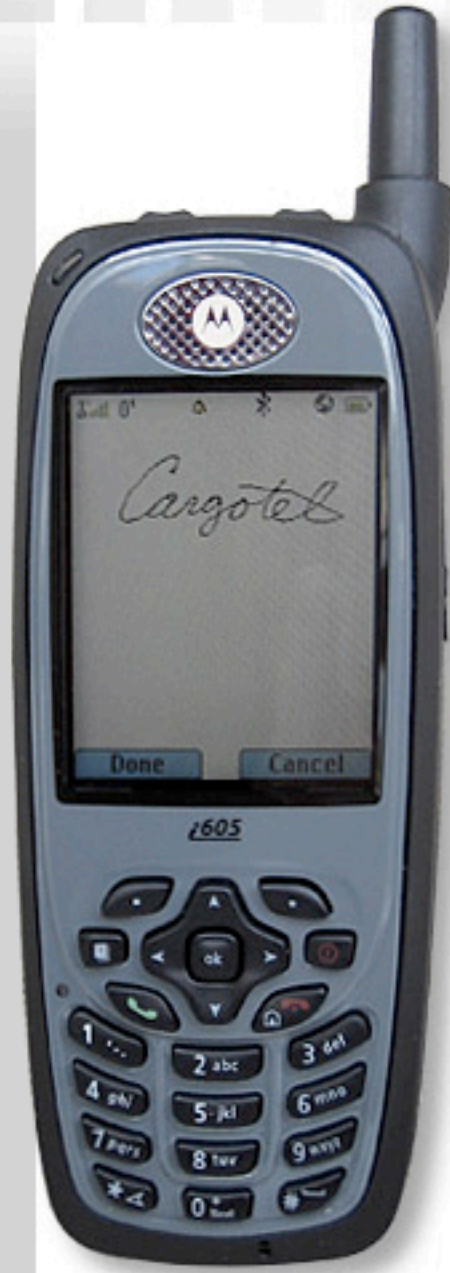

### A rugged, phone-based system that delivers all these features:

- Instantly send loads, updates and changes to drivers
- Track truck locations in real time via built-in GPS
- Get automatic load statuses
- Conduct inspections
- Capture signatures electronically
- Send and receive dispatch text messages
- Print manifests and BOLs using optional printer
- Store and forward data
- Use as a walkie-talkie and cell phone
- Interface with CargoTel Web-based TMS or legacy systems
- Adapt to English and Spanish users
- Sets up in minutes, not weeks

## Driver Wireless LMS

Much lower costs and greater functionality compared to satellite and other fixed-mount or hand-held systems.

- Order Receipt
- Status Updates
- Printing & Faxing
- Signature Capture
- Inspections
- GPS
- Messaging